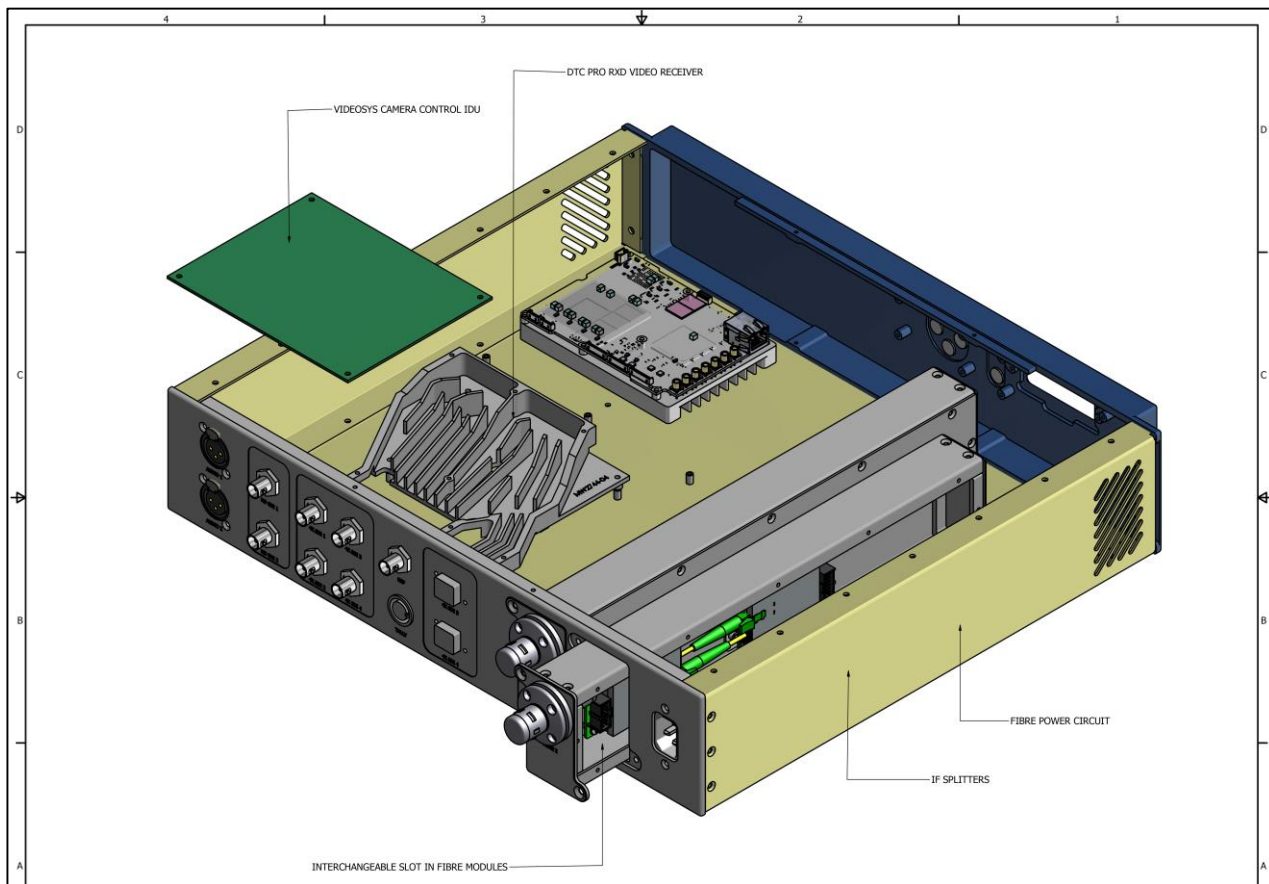

INFINITY RF 4K CAMERA CONTROL SYSTEM

- Multi Function Broadcast RF system
- Comprised of Base and Head modules
- For HD and 4K UHD applications
- Reducing Equipment count and reducing production costs

INFINITY – RF – 4K MODE - EXAMPLE

REAR PANEL