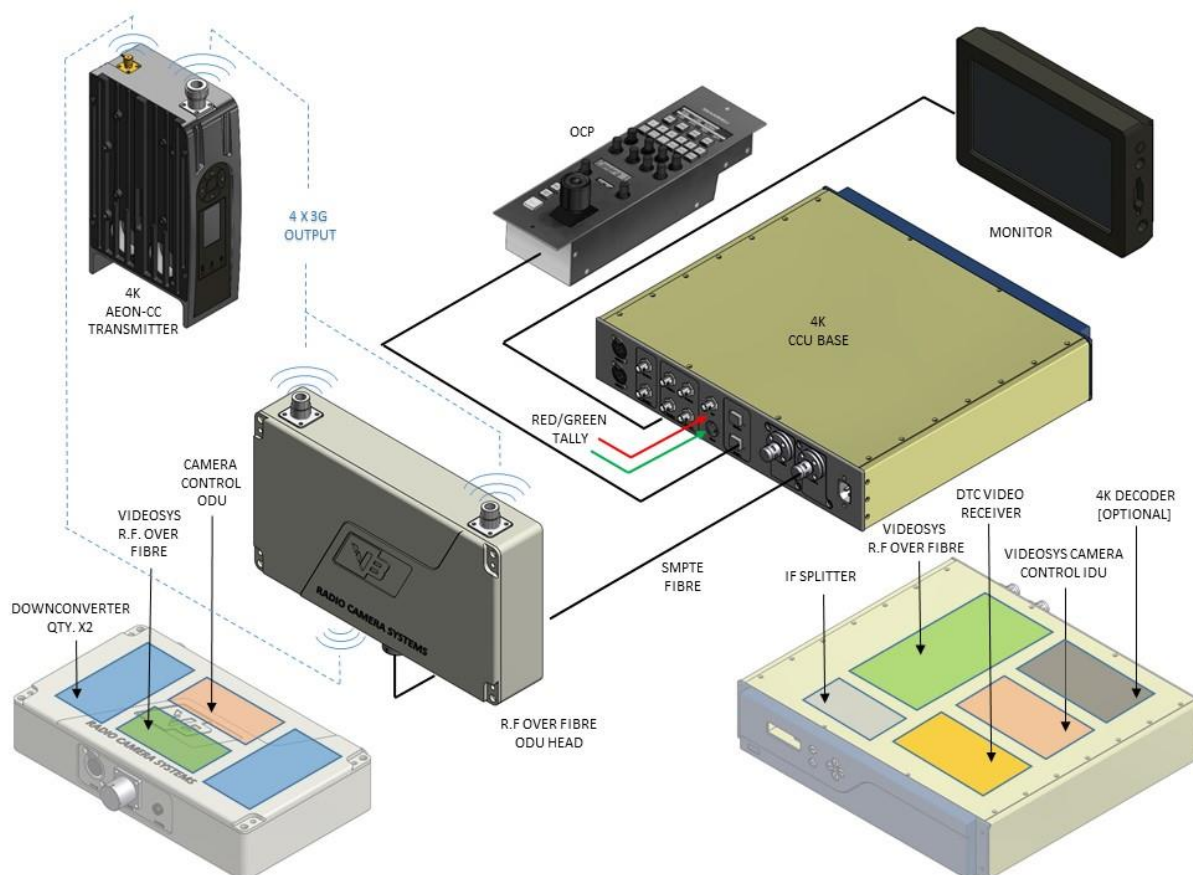

INFINITY RF 4K CAMERA CONTROL SYSTEM

- Multi Function Broadcast RF system
- Comprised of Base and Head modules
- For HD and 4K UHD applications
- Reducing Equipment count and reducing production costs

INFINITY – RF – 4K MODE - EXAMPLE

REAR PANEL